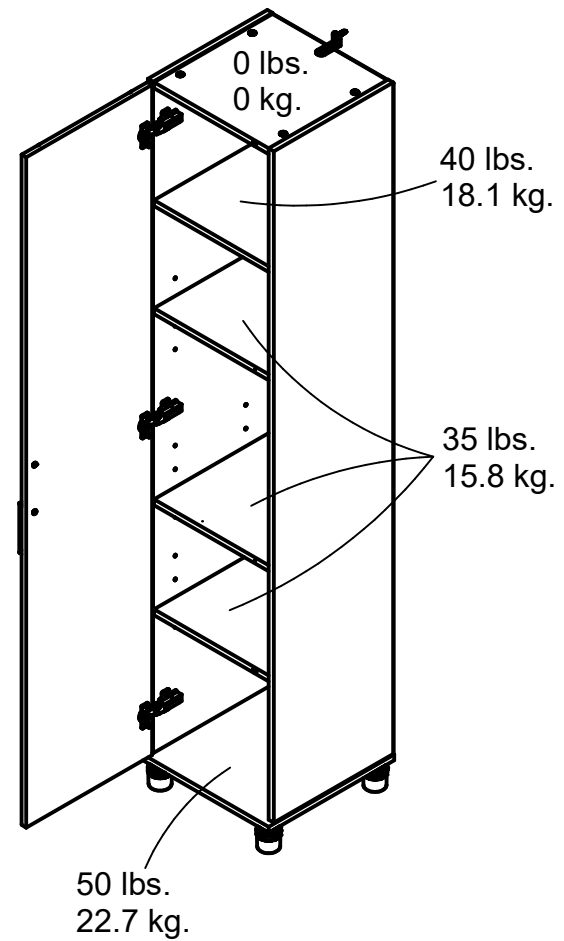

Shelf dimensions:
 14.17 in. (36.0 cm) W
 14.53 in. (36.9 cm) D
 1 Fixed shelf
 3 Adjustable shelf

Wood Breakdown: 95%
 Total storage: 8.12 cubic feet

Overall Product Size:
 15.67"W x 15.39"D x 74.29"H
 39.8cm W x 39.1cm D x 188.7cm H

Maximum Weight Capacities
 Unit Weight: 80 lbs. (36.29 kg)